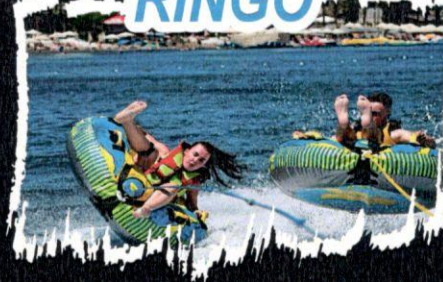

WATER SPORTS CENTER

FEEL THE EXTREME!

+90 507 777 72 73 - +90 531 630 12 25

diamond_beach_watersports

JET SKI

PARASAILING

JET CAR

FLY FISH

JUGGLER

FLY BOARD

WAKE BOARD

PAPARAZZI

SPEED BOAT

AIR SCRAMBLER

BIG KING

WATER SKI

BANANA

RINGO

CANOE